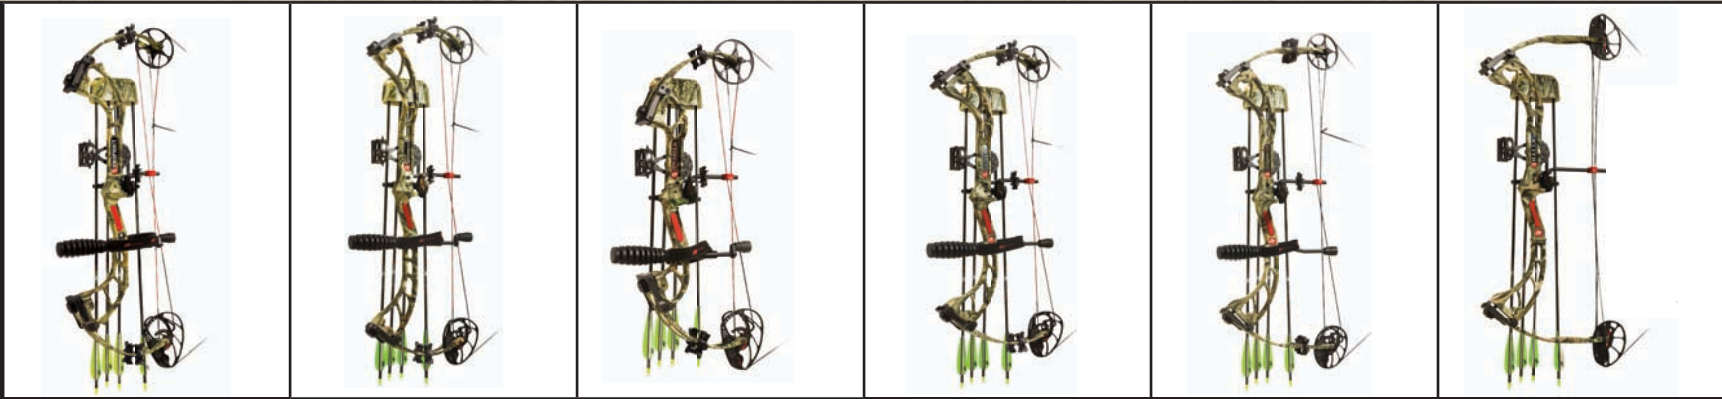

Prophecy™

Bow Madness™ 3G

Sinister™

Brute™ X

Stinger™ 3G

Rally™

ATA/IBO SPEED	340-332 FPS	330-322 FPS	327-319 FPS	320-312 FPS	314-306 FPS	308-300 FPS
BRACE HEIGHT	6"	7"	7 ¼"	7 ¼"	7 ¾"	7 ½"
AXLE-TO-AXLE	32"	33 ½"	28"	31"	33"	33 ¾"
LETOFF %	75%	75%	75%	75%	75%	70%
DRAW LENGTH RANGE	25" TO 30"	25" TO 30"	25 ½" TO 30 ½"	25" TO 30"	25 ½" TO 30 ½"	18" TO 31"
PEAK WEIGHT	50, 60, 70	50, 60, 70	50, 60, 70	50, 60, 70	50, 60, 70	50, 60, 70
COLOR OPTIONS (RTS & FR: BREAK-UP® INFINITY® ONLY)	BREAK-UP® INFINITY®, BLACK CAMO, ALL BLACK OR SKULLWORKS® BLACK	BREAK-UP® INFINITY®, BLACK CAMO, ALL BLACK OR SKULLWORKS® BLACK	BREAK-UP® INFINITY®, BLACK CAMO, ALL BLACK OR SKULLWORKS® BLACK	BREAK-UP® INFINITY®, BLACK CAMO, ALL BLACK OR SKULLWORKS® BLACK	BREAK-UP® INFINITY®, BLACK CAMO, ALL BLACK OR SKULLWORKS® BLACK	BREAK-UP® INFINITY® OR ALL BLACK
MAX LIMB BOLT TURNS FROM BOTTOM	10	6	10	10	10	10
BOW ONLY PART #	1301AP	1201MP	1302AP	1202MP	1203HP	1204OP
RTS PACKAGE PART #	1311AP	1211MP	1312AP	1212MP	1213HP	1214OP
FR PACKAGE PART #	1321AP	1221MP	1322AP	1222MP	1223HP	1224OP