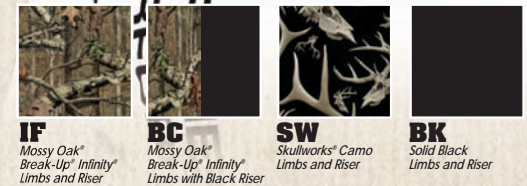

2013 PSE BOW MADNESS™ 3G SPECIFICATIONS

MODEL	PART #	FINISH/COLOR	DRAW LENGTH	PEAK WEIGHT
BOW MADNESS™3G	1201MP	IF, BC, SW, BK	25"-30"	50, 60, 70#
BOW MADNESS™3G RTS	1211MP	IF	25"-30"	50, 60, 70#
BOW MADNESS™3G FR	1221MP	IF	25"-30"	50, 60, 70#

Ready to Shoot (RTS) includes: Aries Sight, Whisker Biscuit Rest, Flexxtech Stabilizer, Mongoose Quiver, PSE Neoprene Sling, Peep Sight and Nock Loop
Field Ready (FR) includes: All Ready to Shoot accessories above plus: True-Fire Hurricane Release, Supreme Bowcase and a 4-pack of PSE X-Weave Arrows