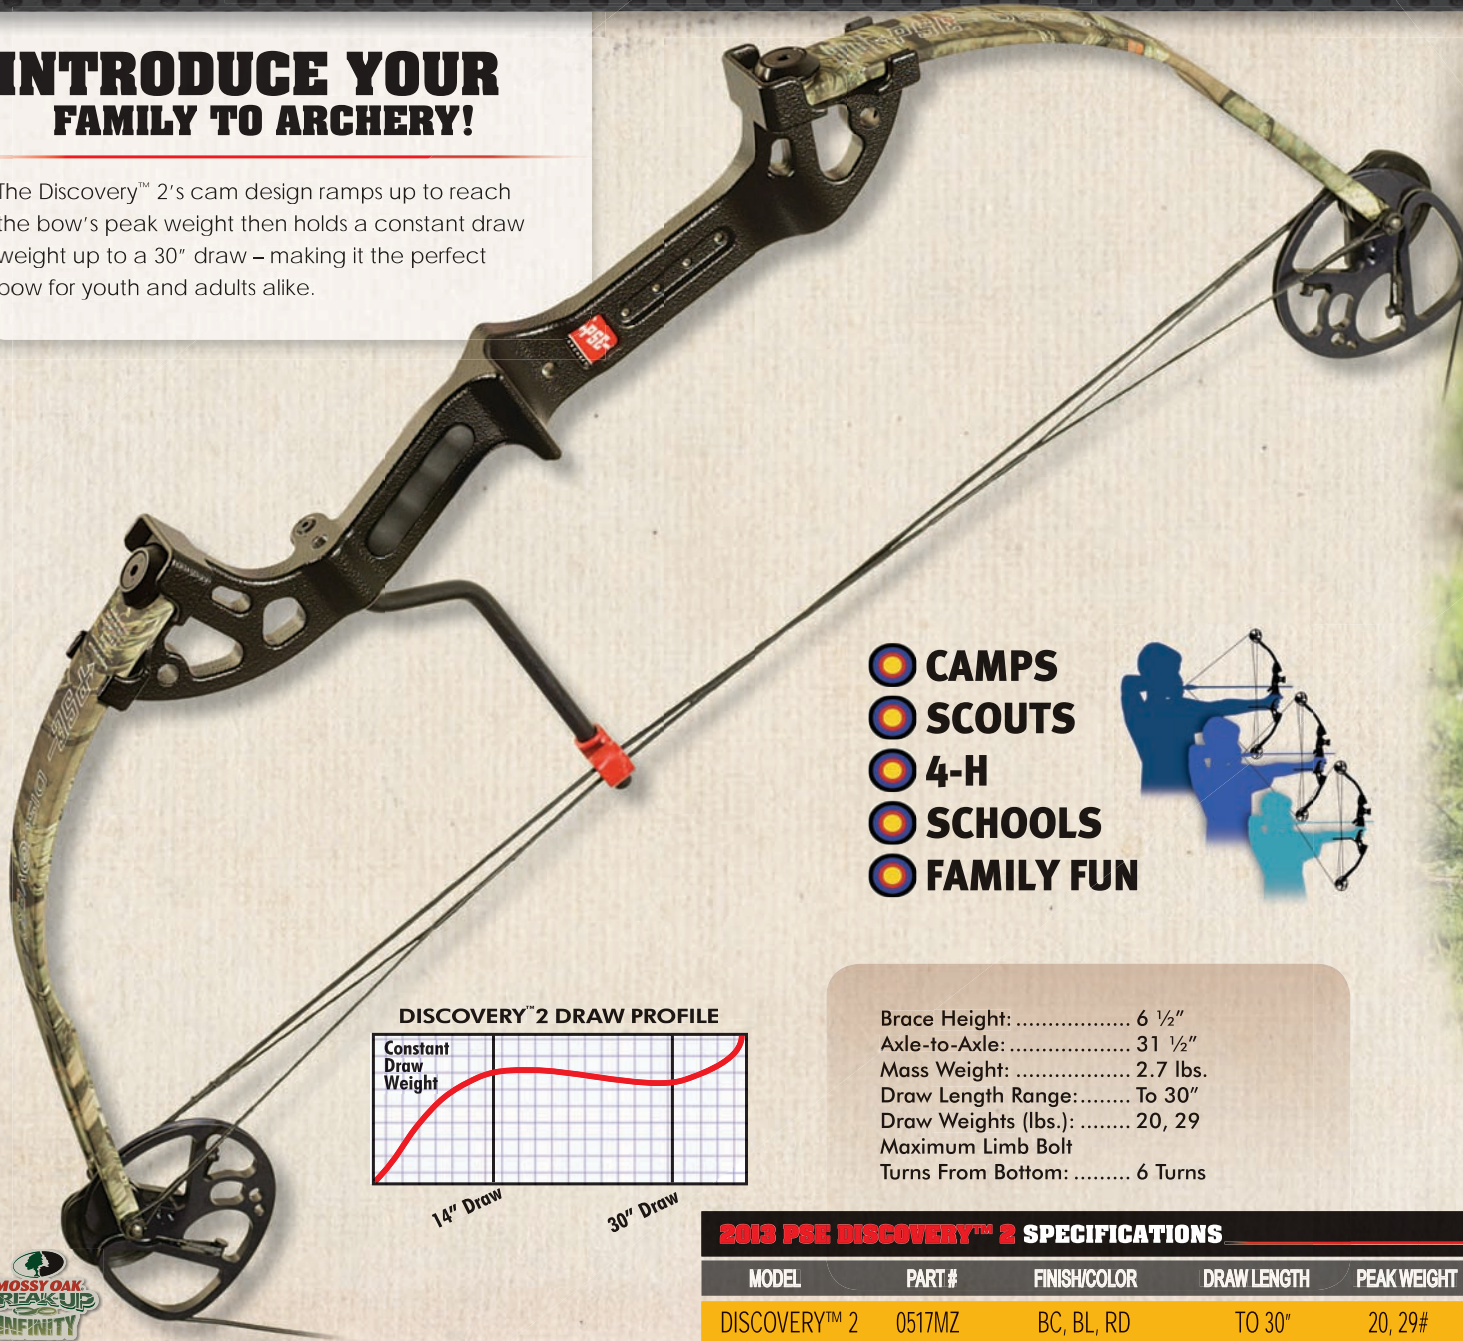

2013 PSE MAIN LINE DISCOVERY 2

INTRODUCE YOUR FAMILY TO ARCHERY!

The Discovery™ 2's cam design ramps up to reach the bow's peak weight then holds a constant draw weight up to a 30" draw – making it the perfect bow for youth and adults alike.

-  CAMPS
-  SCOUTS
-  4-H
-  SCHOOLS
-  FAMILY FUN

DISCOVERY™ 2 DRAW PROFILE

14" Draw 30" Draw

Brace Height: 6 1/2"
 Axle-to-Axle: 31 1/2"
 Mass Weight: 2.7 lbs.
 Draw Length Range: To 30"
 Draw Weights (lbs.): 20, 29
 Maximum Limb Bolt
 Turns From Bottom: 6 Turns