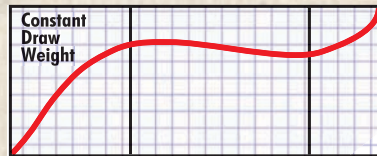

DISCOVERY™ 2 DRAW PROFILE

14" Draw   30" Draw

Brace Height: ..... 6 1/2"
Axle-to-Axle: ..... 31 1/2"
Mass Weight: ..... 2.7 lbs.
Draw Length Range: ..... To 30"
Draw Weights (lbs.): 20, 29
Maximum Limb Bolt
Turns From Bottom: ..... 6 Turns